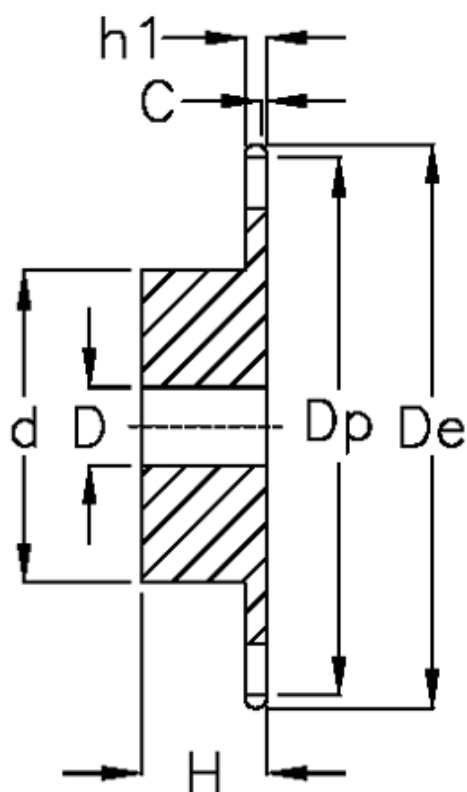

Article number: 616011006035

Description: Sprocket 10 B-1 Z=35 simplex  
predrilled

## Measures

C = 1.6

d = 95

D =  $20 \pm 0,5$

De = 184.1

Dp = 177.1

For chain size = 5/8" x 3/8"

For chain type = 10 B-1

H = 35

h1 = 9.1

Number of teeth = 35